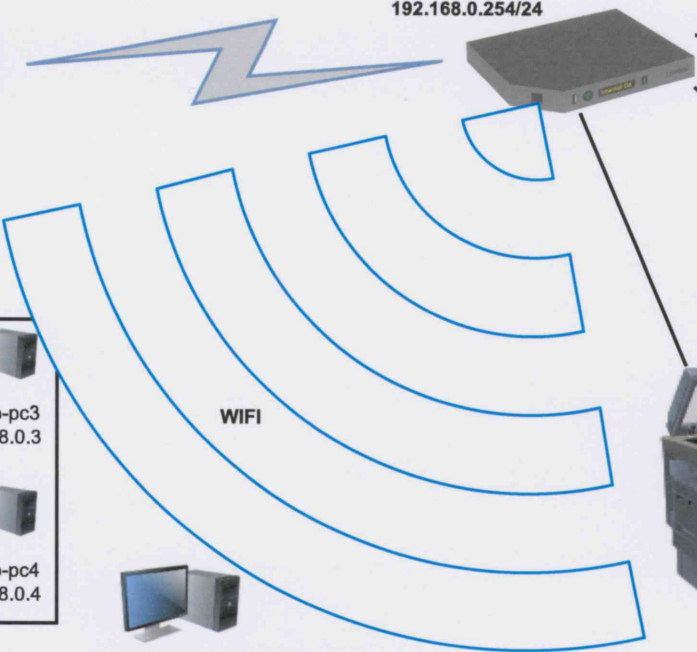

web

192.168.0.254/24

Laptop  
DEBIAN  
kesacodeb(bind9-apache2-mysql)  
192.168.0.252  
cloud.kesaco.lan  
glpi.kesaco.lan  
doc.kesaco.lan  
user.kesaco.lan

kesaco-pc1  
192.168.0.1

kesaco-pc3  
192.168.0.3

kesaco-pc2  
192.168.0.2

kesaco-pc4  
192.168.0.4

kesaco-hp-desktop  
192.168.0.6

kesaco-pc0\_ASUS infograph  
192.168.0.10

Kyocera-Impression  
192.168.0.250

LENOVO-PROXMOX  
192.168.0.240:8006

VM

VM PFSENSE test  
192.168.0.241